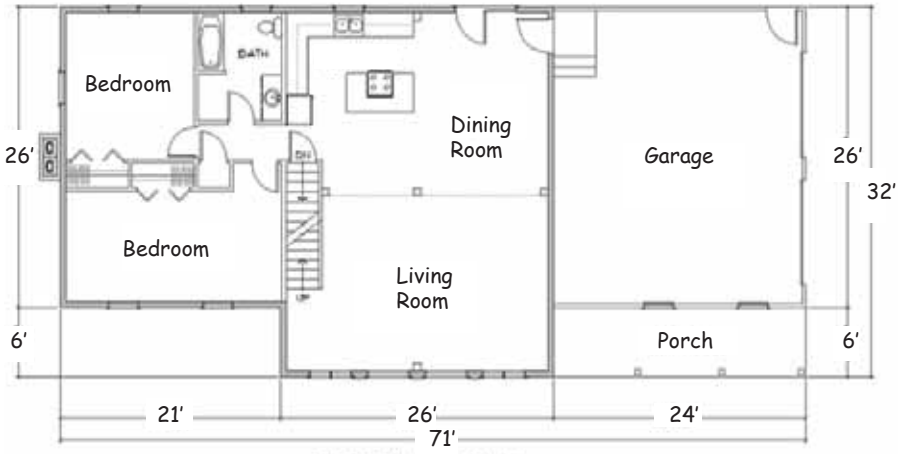

Featured Model Weldon

Total Square Footage
Ranges from 1,794 to 2,520

Option	A	B	C
Total Sq. Ft.	1,794	2,124	2,520
First Floor	1,378	1,656	1,960
Second Floor	416	468	560
Decks	144	144	244
Porch Roof	144	144	244
Garage	624	624	624

First Floor Plan

Second Floor Plan

Option Sizes Below, Custom Sizes Available

- Option A: Main: 26'x32', Wing: 26'x21', Deck 6'x24', Porch Roof: 6'x24', Garage: 24'x26'
- Option B: Main: 26'x36', Wing: 30'x24', Deck 6'x24' Porch Roof: 6'x24', Garage: 24'x26'
- Option C: Main: 28'x40', Wing: 30'x28', Deck 6'x24' Porch Roof: 6'x24', Garage: 24'x26'