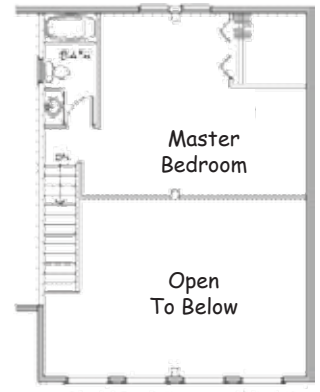

Featured Model Weldon

Total Square Footage
Ranges from 1,794 to 2,520

Option	A	B	C
Total Sq. Ft.	1,794	2,124	2,520
First Floor	1,378	1,656	1,960
Second Floor	416	468	560
Decks	144	144	244
Porch Roof	144	144	244
Garage	624	624	624

First Floor Plan

Second Floor Plan

Option Sizes Below, Custom Sizes Available

- Option A: Main: 26'x32', Wing: 26'x21', Deck 6'x24', Porch Roof: 6'x24', Garage: 24'x26'
- Option B: Main: 26'x36', Wing: 30'x24', Deck 6'x24' Porch Roof: 6'x24', Garage: 24'x26'
- Option C: Main: 28'x40', Wing: 30'x28', Deck 6'x24' Porch Roof: 6'x24', Garage: 24'x26'