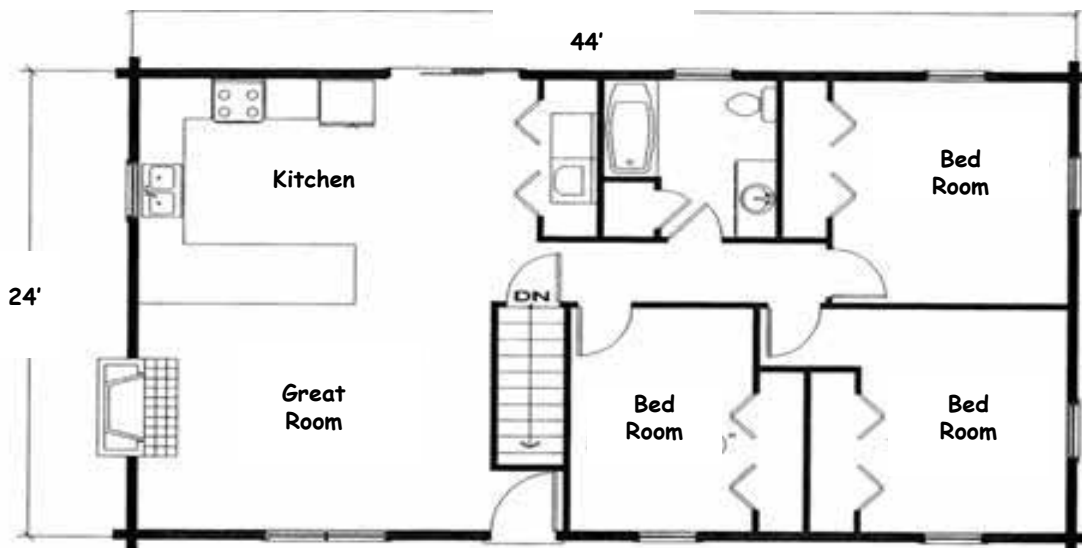

Featured Model

Ranch 3+1

Total Square Footage
Ranges 1,056 to 1,512

Option	A	B	C
Total Sq. Ft.	1,056	1,300	1,512
First Floor	1,056	1,300	1,512
Deck	352	400	432
Porch Roof	352	400	432

First Floor Plan

Option Sizes Below, Custom Sizes Available

Option A: Main: 24'x44', Deck: 8'x44', Porch Roof: 8'x44'

Option B: Main: 26'x50', Deck: 8'x50', Porch Roof: 8'x50'

Option C: Main: 28'x54', Deck: 8'x54', Porch Roof: 8'x54'