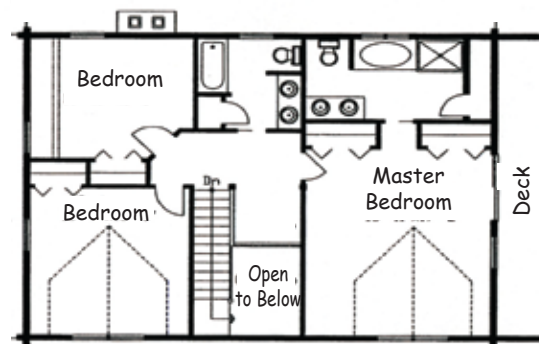

# Featured Model Pinnacle

Total Square Footage  
Ranges from 1,664 to 2,176

Option	A	B	C
Total Sq. Ft.	1,664	2,912	2,176
First Floor	864	988	1,120
Second Floor	800	924	1,056
Decks	992	1,048	1,104
Porch Roof	288	304	320

## Option Sizes Below, Custom Sizes Available

- Option A: Main: 24'x36', Decks: 2- 8'x36', 8'x40', 4'x24', Porch Roof 8'x36'
- Option B: Main: 26'x38', Decks: 2- 8'x38', 8'x42', 4'x26', Porch Roof 8'x40'
- Option C: Main: 28'x40', Decks: 2- 8'x40', 8'x44', 4'x28', Porch Roof 8'x40'