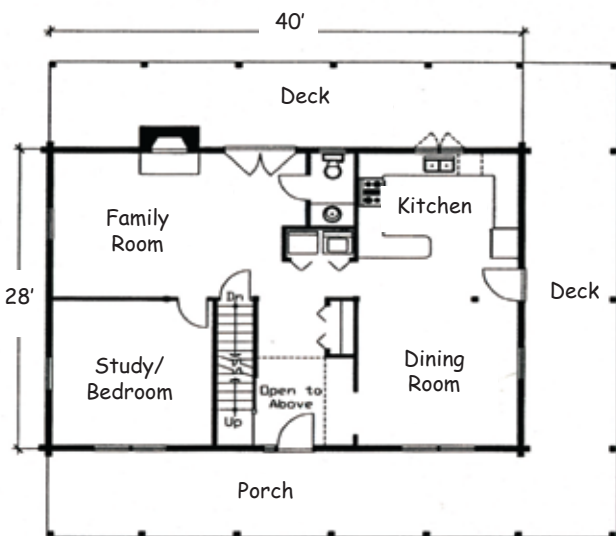

# Featured Model Pinnacle

Total Square Footage  
Ranges from 1,664 to 2,176

Option	A	B	C
Total Sq. Ft.	1,664	2,912	2,176
First Floor	864	988	1,120
Second Floor	800	924	1,056
Decks	992	1,048	1,104
Porch Roof	288	304	320

## Option Sizes Below, Custom Sizes Available

- Option A: Main: 24'x36', Decks: 2- 8'x36', 8'x40', 4'x24', Porch Roof 8'x36'
- Option B: Main: 26'x38', Decks: 2- 8'x38', 8'x42', 4'x26', Porch Roof 8'x40'
- Option C: Main: 28'x40', Decks: 2- 8'x40', 8'x44', 4'x28', Porch Roof 8'x40'