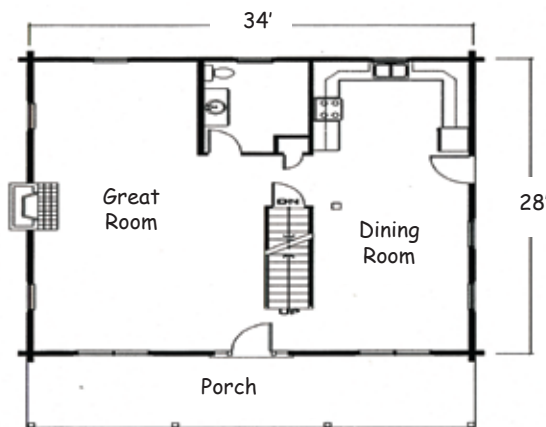

## Epsom

Total Square Footage  
Ranges from 1,440 to 2,240

Option	A	B	C
<b>Total Sq. Ft.</b>	<b>1,440</b>	<b>1,904</b>	<b>2,240</b>
First Floor	720	952	1,120
Second Floor	720	952	1,120
Decks	240	272	320
Porches	240	272	320
Garage			

First Floor Plan

Second Floor Plan

### Option Sizes Below, Custom Sizes Available

Option A: Main: 24'x30', Deck: 8'x30', Porch Roof: 8'x30'

Option B: Main: 28'x34', Deck: 8'x34', Porch Roof: 8'x34'

Option C: Main: 28'x40', Deck: 8'x40', Porch Roof: 8'x40'