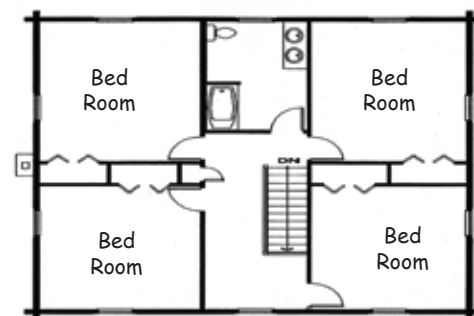

## Epsom

Total Square Footage  
Ranges from 1,440 to 2,240

Option	A	B	C
<b>Total Sq. Ft.</b>	<b>1,440</b>	<b>1,904</b>	<b>2,240</b>
First Floor	720	952	1,120
Second Floor	720	952	1,120
Decks	240	272	320
Porches	240	272	320
Garage			

First Floor Plan

Second Floor Plan

### Option Sizes Below, Custom Sizes Available

Option A: Main: 24'x30', Deck: 8'x30', Porch Roof: 8'x30'

Option B: Main: 28'x34', Deck: 8'x34', Porch Roof: 8'x34'

Option C: Main: 28'x40', Deck: 8'x40', Porch Roof: 8'x40'