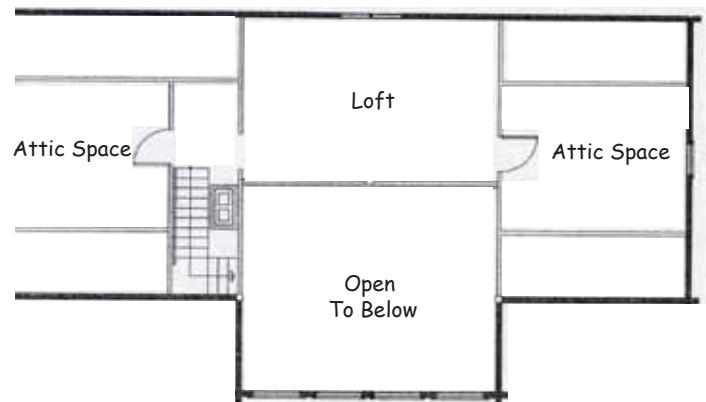

# Featured Model Eagles Nest 1

Total Square Footage  
Ranges from 2,260 to 3,848

Option	A	B	C
<b>Total Sq. Ft.</b>	<b>2,260</b>	<b>2,896</b>	<b>3,848</b>
First Floor	1,568	1,976	2,408
Second Floor	692	920	1,440
Decks	240	272	256
Porches	288	352	384
Garage			

First Floor Plan

Second Floor Plan

## Option Sizes Below, Custom Sizes Available

- Option A: Main: 22'x32' Wings: 1-24'x20', 1-24'x16' Porch: 1- 8'x20', 1-8'x16', Decks: 8'x22', 2-Angle Decks 4'x32
- Option B: Main: 26'x36' Wings: 1-26'x22', 1-26'x18' Porch: 1- 8'x26', 1-8'x18', Decks: 8'x26', 2-Angle Decks 4'x32
- Option C: Main: 28'x38' Wings: 1-28'x26', 1-28'x22' Porch: 1- 8'x26', 1-8'x22', Decks: 8'x22', 2-Angle Decks 4'x32