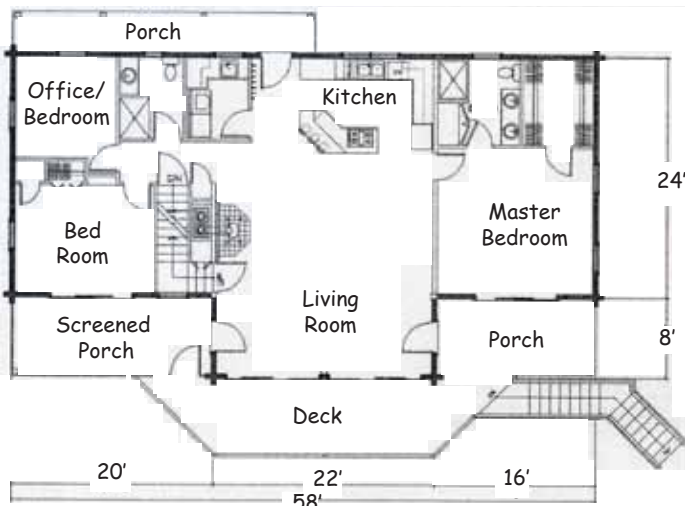

# Featured Model Eagles Nest 1

Total Square Footage  
Ranges from 2,260 to 3,848

Option	A	B	C
<b>Total Sq. Ft.</b>	<b>2,260</b>	<b>2,896</b>	<b>3,848</b>
First Floor	1,568	1,976	2,408
Second Floor	692	920	1,440
Decks	240	272	256
Porches	288	352	384
Garage			

First Floor Plan

Second Floor Plan

## Option Sizes Below, Custom Sizes Available

- Option A: Main: 22'x32' Wings: 1-24'x20', 1-24'x16' Porch: 1- 8'x20', 1-8'x16', Decks: 8'x22', 2-Angle Decks 4'x32
- Option B: Main: 26'x36' Wings: 1-26'x22', 1-26'x18' Porch: 1- 8'x26', 1-8'x18', Decks: 8'x26', 2-Angle Decks 4'x32
- Option C: Main: 28'x38' Wings: 1-28'x26', 1-28'x22' Porch: 1- 8'x26', 1-8'x22', Decks: 8'x22', 2-Angle Decks 4'x32