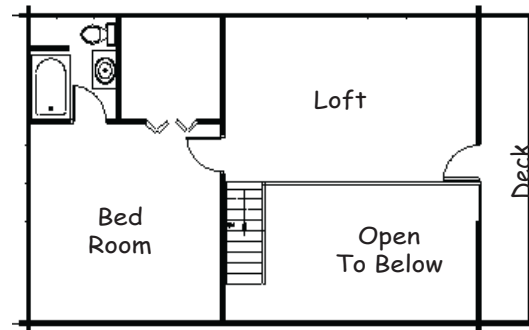

Featured Model Chalet 3

Total Square Footage
Ranges from 1,440 to 2,072

Option	A	B	C
Total Sq. Ft.	1,440	1,742	2,072
First Floor	864	1,040	1,232
Family Room	576	702	840
Deck	336	364	392

First Floor Plan

Second Floor Plan

Option Sizes Below, Custom Sizes Available

Option A: Main: 24'x36', Deck: 10'x24' & 4'x24' (walkout by separate quote)

Option B: Main: 26'x40', Deck: 10'x26' & 4'x26' (walkout by separate quote)

Option C: Main: 28'x44': Deck: 10'x28' & 4'x28' (walkout by separate quote)