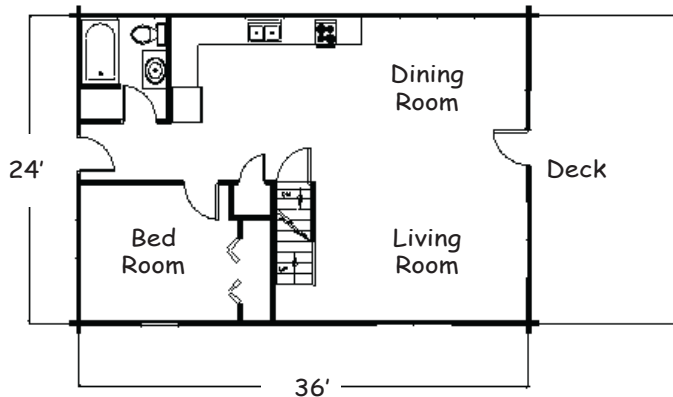

Featured Model Chalet 3

Total Square Footage
Ranges from 1,440 to 2,072

Option	A	B	C
Total Sq. Ft.	1,440	1,742	2,072
First Floor	864	1,040	1,232
Family Room	576	702	840
Deck	336	364	392

First Floor Plan

Second Floor Plan

Option Sizes Below, Custom Sizes Available

Option A: Main: 24'x36', Deck: 10'x24' & 4'x24' (walkout by separate quote)

Option B: Main: 26'x40', Deck: 10'x26' & 4'x26' (walkout by separate quote)

Option C: Main: 28'x44': Deck: 10'x28' & 4'x28' (walkout by separate quote)