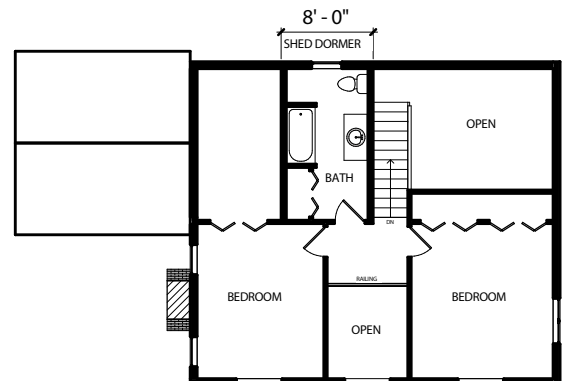

Open House Crowningshield

Date: April 26
Time: 1-3 PM

Model: Crowningshield

SIP Home

Directions

29 Crowningshield Rd
(603) 499-2352
Route 9 to Route 63 South,
Right Onto Crowningshield Rd

1st FLOOR PLAN

2nd FLOOR PLAN