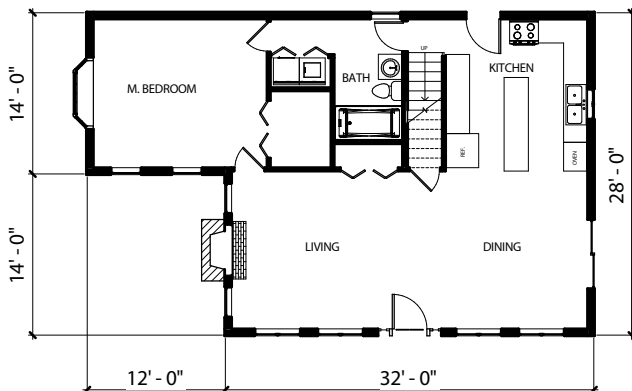

Open House Crowningshield

Date: April 26
Time: 1-3 PM

Model: Crowningshield

SIP Home

Directions

29 Crowningshield Rd
(603) 499-2352
Route 9 to Route 63 South,
Right Onto Crowningshield Rd

1st FLOOR PLAN

2nd FLOOR PLAN