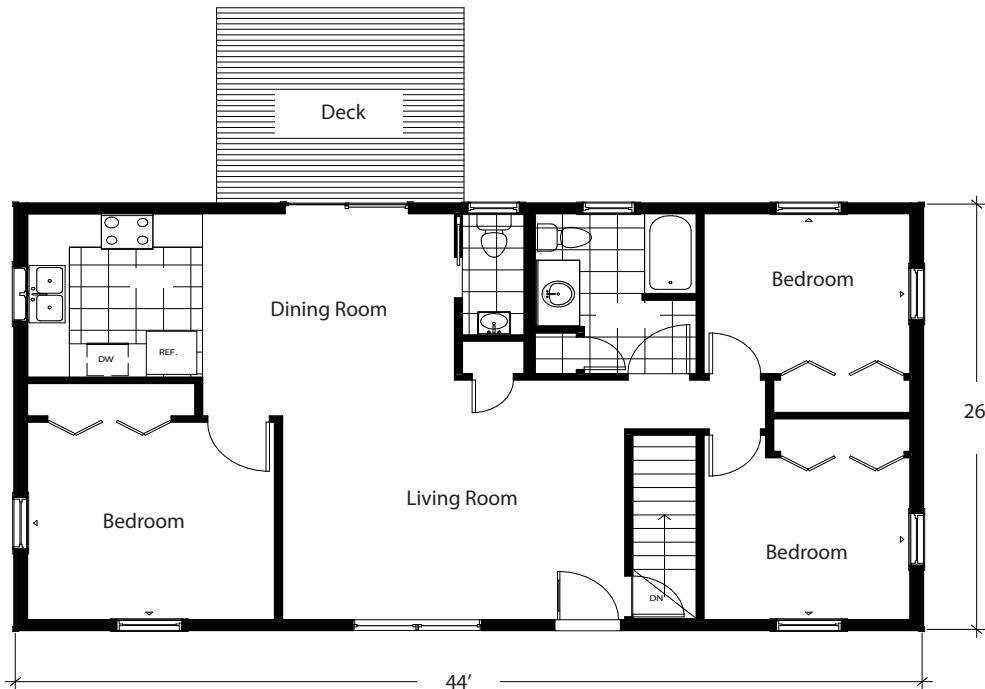

Featured Model Habitat I

Total Square Footage
Ranges from 1,144 to 1,728

Option	A	B	C
Total Sq. Ft.	1,144	1,400	1,728
First Floor	1,144	1,400	1,728
Second Floor			
Decks	144	168	192

First Floor Plan

Option Sizes Below, Custom Sizes Available

Option A: Main 26'x44, Deck 12'x12

Option B: Main 28'x50' Deck 12'x14'

Option C: Main 32'x54' Deck 12'x16'

37 Old Route 12 N, Westmoreland NH 03467 (603)-363-4606 or (603)-759-9679

www.crocketthomes.net E-Mail: sgiza@crockettthomes.net