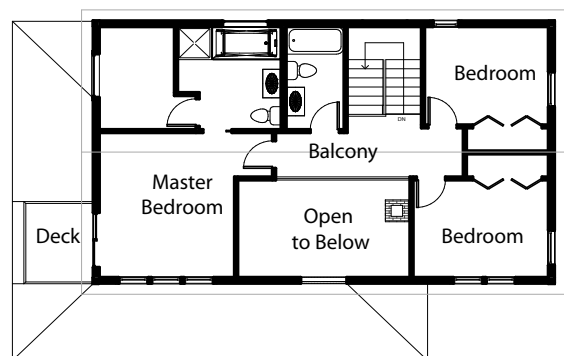

# Featured Model Fox Farm

Total Square Footage  
Ranges from 2,012 to 2,688

Option	A	B	C
<b>Total Sq. Ft.</b>	<b>2,012</b>	<b>2,284</b>	<b>2,688</b>
First Floor	1,116	1,300	1,584
Second Floor	896	984	1,104
Decks	240	252	312
Porches	192	204	240

First Floor Plan

Second Floor Plan

## Option Sizes Below, Custom Sizes Available

Option A: Main 24'x40', Bump Out 6'x16', Mud Room 6'x10', Decks 6'x 18', 2- 6'x8', 6'x6', Porch Roof 6'x18', 6'x8' 6'x6'

Option B: Main 26'x44', Bump Out 6'x16', Mud Room 6'x10', Decks 6'x 20', 2- 6'x8', 6'x6', Porch Roof 6'x20', 6'x8' 6'x6'