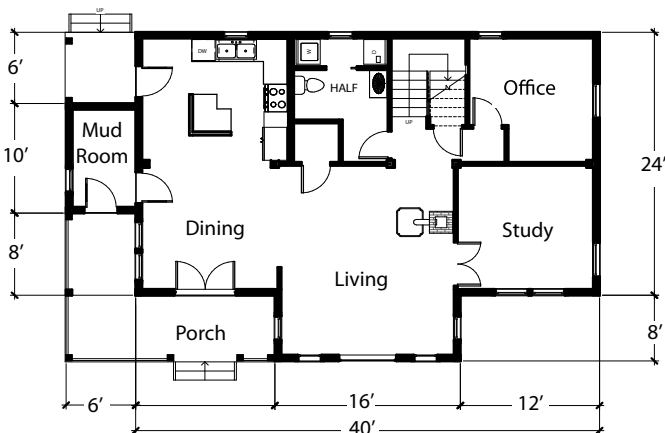

# Featured Model Fox Farm

Total Square Footage  
Ranges from 2,012 to 2,688

Option	A	B	C
<b>Total Sq. Ft.</b>	<b>2,012</b>	<b>2,284</b>	<b>2,688</b>
First Floor	1,116	1,300	1,584
Second Floor	896	984	1,104
Decks	240	252	312
Porches	192	204	240

First Floor Plan

Second Floor Plan

## Option Sizes Below, Custom Sizes Available

Option A: Main 24'x40', Bump Out 6'x16', Mud Room 6'x10', Decks 6'x 18', 2- 6'x8', 6'x6', Porch Roof 6'x18', 6'x8' 6'x6'

Option B: Main 26'x44', Bump Out 6'x16', Mud Room 6'x10', Decks 6'x 20', 2- 6'x8', 6'x6', Porch Roof 6'x20', 6'x8' 6'x6'