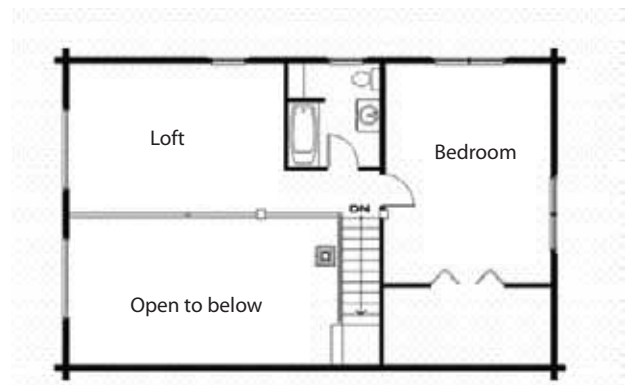

Featured Model Drummer Hill

Total Square Footage
Ranges from 1,608 to 2,352

Option	A	B	C
Total Sq. Ft.	1,608	1,924	2,352
First Floor	960	1,144	1,400
Second Floor	648	780	952
Decks	240	260	280
Porches			

First Floor Plan

Second Floor Plan

Option Sizes Below, Custom Sizes Available

Option A: Main: 24'x40', Deck: 10'x24'

Option B: Main: 26'x44', Deck 10'x26'

Option C: Main: 28'x50', Deck: 10'x28'

37 Old Route 12 N, Westmoreland NH 03467 (603)-363-4606 or (603)-759-9679