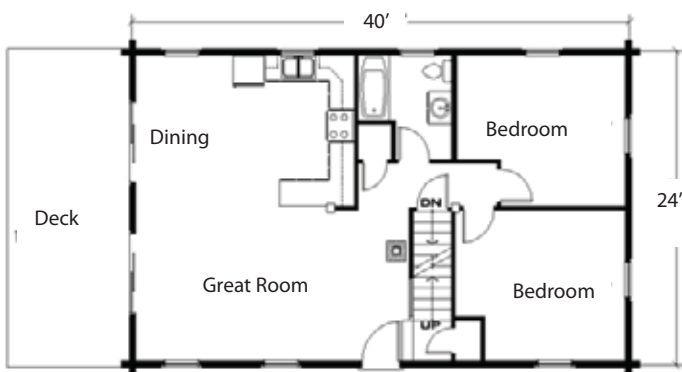

Featured Model Drummer Hill

Total Square Footage
Ranges from 1,608 to 2,352

Option	A	B	C
Total Sq. Ft.	1,608	1,924	2,352
First Floor	960	1,144	1,400
Second Floor	648	780	952
Decks	240	260	280
Porches			

First Floor Plan

Second Floor Plan

Option Sizes Below, Custom Sizes Available

Option A: Main: 24'x40', Deck: 10'x24'

Option B: Main: 26'x44', Deck 10'x26'

Option C: Main: 28'x50', Deck: 10'x28'

37 Old Route 12 N, Westmoreland NH 03467 (603)-363-4606 or (603)-759-9679