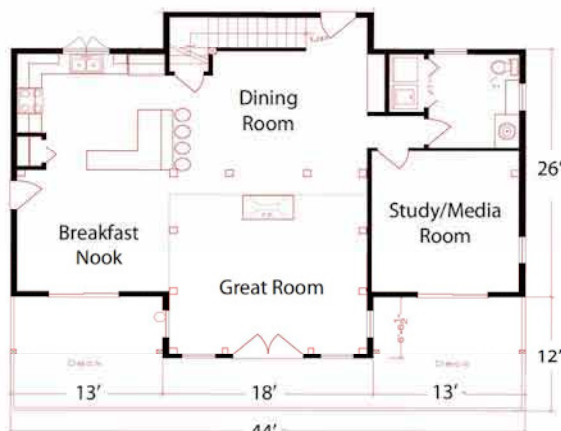

# Featured Model Carly Craftsman

Total Square Footage  
Ranges from 1,920 to 3,136

Option	A	B	C
<b>Total Sq. Ft.</b>	<b>1,920</b>	<b>2,360</b>	<b>3,136</b>
First Floor	1088	1,324	1,808
Second Floor	832	1,036	1,328
Decks	448	488	608

First Floor Plan

Second Floor Plan

## Option Sizes Below, Custom Sizes Available

Option A: Main: 32'x16', Wings: 2-24'x12', Decks: 2-6'x12', 2-10'x12' & 1-4'x16'

Option B: Main: 36'x18, Wings 2-26'x13', Decks-2-6'x13', 2-10'x13' & 1-4'x18'

Option C: Main: 38'x24', Wings: 2-28'x16', Decks: 2-6'x16', 2-10'x16' & 1-4'x24'

37 Old Route 12 N, Westmoreland NH 03467 (603)-363-4606 or (603)-759-9679

www.crocketthomes.net E-Mail: sgiza@crocketthomes.net