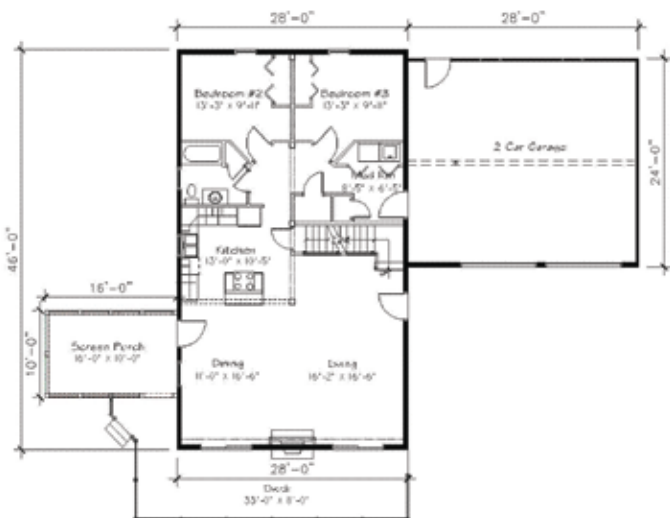

Featured Model Comfort

Total Square Footage
Ranges from 1,468 to 2,398

Option	A	B	C
Total Sq. Ft.	1,468	1,978	2,160
First Floor	960	1,288	1,320
Second Floor	508	690	840
Decks	192	224	340
Porches	0	0	0
Garage	576	672	672

Option Sizes Below, Custom Sizes Available

- Option A: Main: 40'x24', Deck: 8'x24', Garage: 24'x24', Screened Porch and Bonus Room Over Garage By Separate Quote
- Option B: Main: 46'x28', Deck: 8'x28', Garage: 28'x24', Screened Porch and Bonus Room Over Garage By Separate Quote
- Option C: Main: 56'x28', Deck: 8'x28', Garage: 28'x24', Screened Porch and Bonus Room Over Garage By Separate Quote