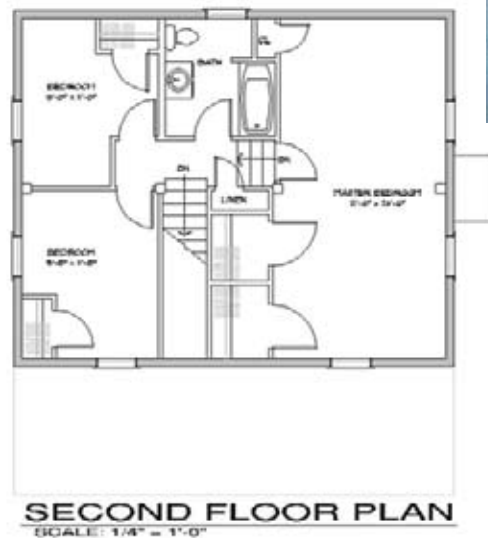

# Featured Model Colony

Total Square Footage  
Ranges from 1,440 to 2,400

Option	A	B	C
Total Sq. Ft.	1,440	1,864	2,400
First Floor	720	932	1,200
Second Floor	720	932	1,200
Decks	240	288	320
Porches			

## Option Sizes Below, Custom Sizes Available

Option A: Main: 30'x24', Porch: 8'x30'

Option B: Main: 36'x26', Porch: 8'x36'

Option C: Main: 40'x30', Porch: 8'x40'