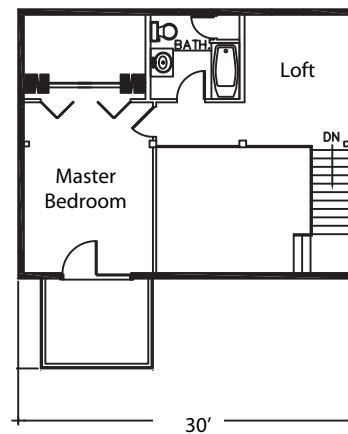

Featured Model Outback II

Total Square Footage
Ranges from 1224 to 1,876

Option	A	B	C
Total Sq. Ft.	1,224	1,508	1,876
First Floor	720	884	1,120
Second Floor	504	624	756
Decks	288	336	400

First Floor Plan

Second Floor Plan

Option Sizes Below, Custom Sizes Available

Option A: Main 24'x30' Decks 8'x26', 8'x10'

Option B: Main 26'x34' Decks 8'x30', 8'x12'

Option C: Main 28'x40' Decks 8'x36', 8'x14'

37 Old Route 12 N, Westmoreland NH 03467 • 603-363-4606 or 603-759-9679 • www.log-homes-nh.com