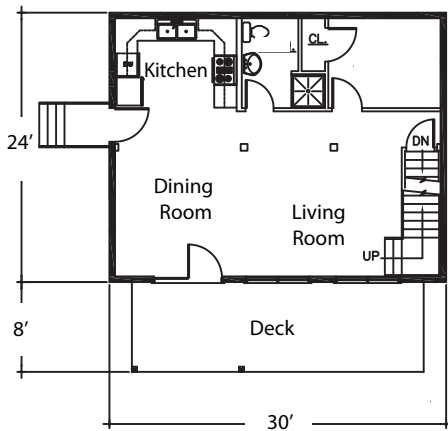

Featured Model Outback II

Total Square Footage
Ranges from 1224 to 1,876

Option	A	B	C
Total Sq. Ft.	1,224	1,508	1,876
First Floor	720	884	1,120
Second Floor	504	624	756
Decks	288	336	400

First Floor Plan

Second Floor Plan

Option Sizes Below, Custom Sizes Available

Option A: Main 24'x30' Decks 8'x26', 8'x10'

Option B: Main 26'x34' Decks 8'x30', 8'x12'

Option C: Main 28'x40' Decks 8'x36', 8'x14'

37 Old Route 12 N, Westmoreland NH 03467 • 603-363-4606 or 603-759-9679 • www.log-homes-nh.com