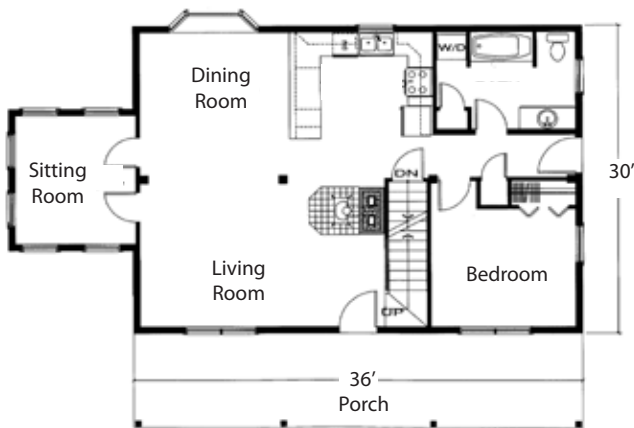

Featured Model

Stoddard

Total Square Footage
Ranges from 1,588 to 2,020

Option	A	B	C
Total Sq. Ft.	1,588	1,680	2,020
First Floor	816	936	1,120
Sitting Room	120	120	144
Second Floor	652	624	756
Decks	272	288	320
Porch Roof	272	288	320

First Floor Plan

Second Floor Plan

Option Sizes Below, Custom Sizes Available

Option A: Main: 24'x34', Sitting Room 10'x12' Deck 8'x34', Porch Roof 8'x34'(walkout by separate quote)

Option B: Main: 26'x36', Sitting Room 10'x12', Deck 8'x36'. Porch Roof 8'x36' (walkout by separate quote)

Option C: Main: 28'x40', Sitting Room 10'x12', Deck 8'x40', Porch Roof 8'x40'(walkout by separate quote)

37 Old Route 12 N, Westmoreland NH 03467 • 603-363-4606 or 603-759-9679 • www.log-homes-nh.com

Fax: 866-886-9538 E-Mail: sgiza@crocketthomes.net