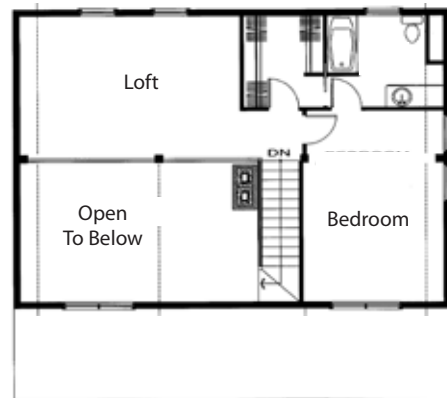

Featured Model

Stoddard

Total Square Footage
Ranges from 1,588 to 2,020

Option	A	B	C
Total Sq. Ft.	1,588	1,680	2,020
First Floor	816	936	1,120
Sitting Room	120	120	144
Second Floor	652	624	756
Decks	272	288	320
Porch Roof	272	288	320

First Floor Plan

Second Floor Plan

Option Sizes Below, Custom Sizes Available

Option A: Main: 24'x34', Sitting Room 10'x12' Deck 8'x34', Porch Roof 8'x34'(walkout by separate quote)

Option B: Main: 26'x36', Sitting Room 10'x12', Deck 8'x36'. Porch Roof 8'x36' (walkout by separate quote)

Option C: Main: 28'x40', Sitting Room 10'x12', Deck 8'x40', Porch Roof 8'x40'(walkout by separate quote)

37 Old Route 12 N, Westmoreland NH 03467 • 603-363-4606 or 603-759-9679 • www.log-homes-nh.com

Fax: 866-886-9538 E-Mail: sgiza@crocketthomes.net