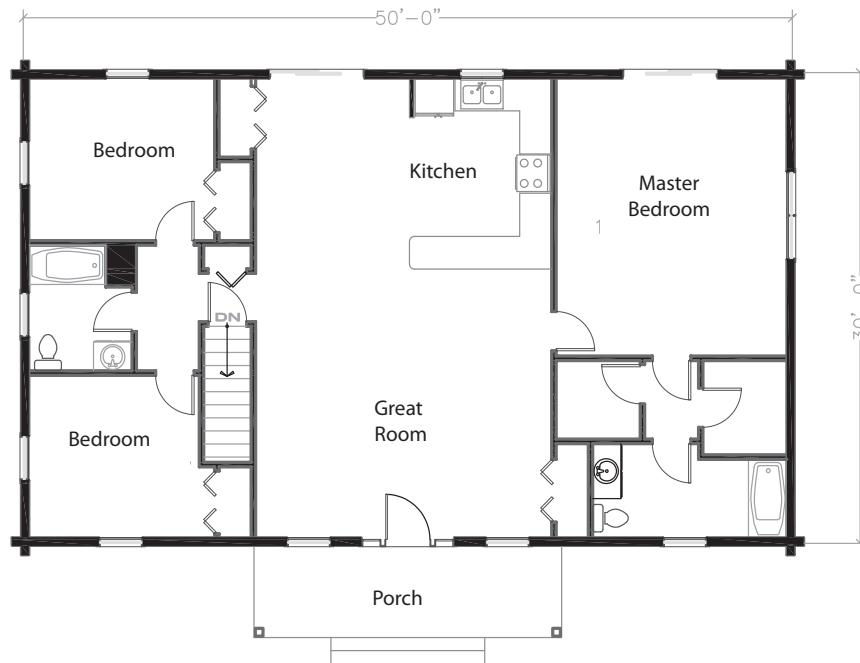

Featured Model Ridge

Total Square Footage
Ranges from 1144 to 1,728

Option	A	B	C
Total Sq. Ft.	1,144	1,500	1,728
First Floor	1,144	1,500	1,728
Second Floor			
Decks	120	120	120
Porch	120	120	120

First Floor Plan

Option Sizes Below, Custom Sizes Available

Option A: Main 26'x44' Decks 6'x20'

Option B: Main 30'x50' Decks 6'x20'

Option C: Main 32'x54' Decks 6'x20'

37 Old Route 12 N, Westmoreland NH 03467 • 603-363-4606 or 603-759-9679 • www.log-homes-nh.com