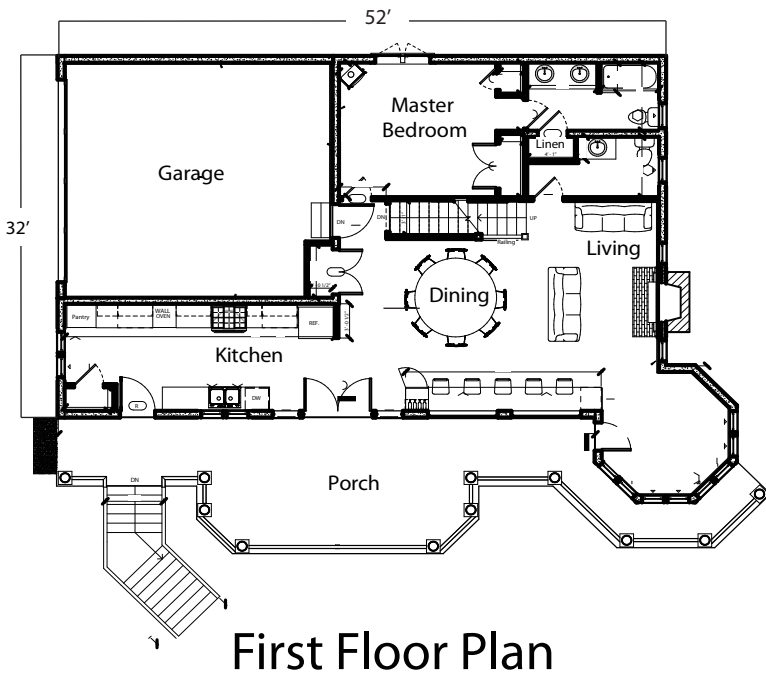

Featured Model North Shore

Total Square Footage
2,928 SF

North Shore Model	
Total Sq. Ft.	2,928
First Floor	1,250
Second Floor	1,678
WalkOut	
Decks	564
Porch Roof	492
Garage	528

*Walk-Out By Separate Quote

Custom Sizes & Custom Design Available