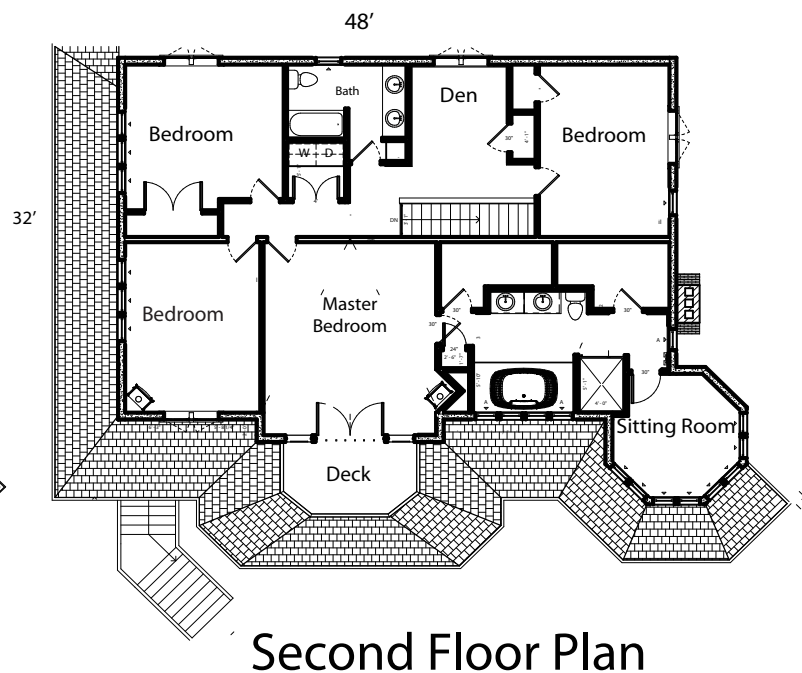

Featured Model North Shore

Total Square Footage
2,928 SF

North Shore Model	
Total Sq. Ft.	2,928
First Floor	1,250
Second Floor	1,678
WalkOut	
Decks	564
Porch Roof	492
Garage	528

*Walk-Out By Separate Quote

Custom Sizes & Custom Design Available