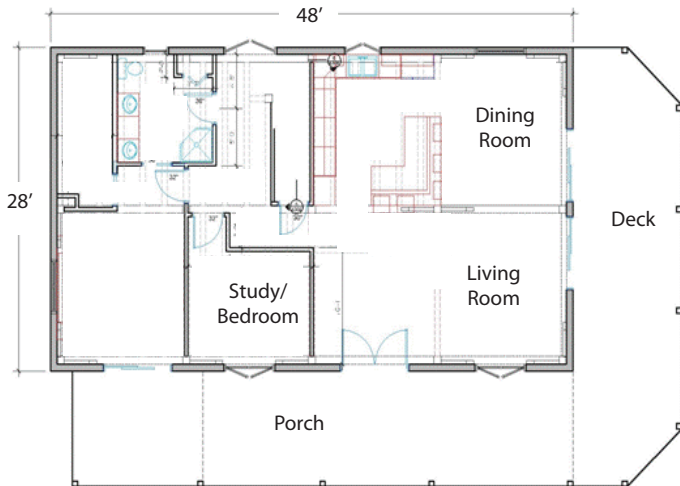

# Featured Model Highland lake

Total Square Footage  
Ranges from 1,696 to 2,836

Option	A	B	C
<b>Total Sq. Ft.</b>	<b>1,572</b>	<b>1,872</b>	<b>2,200</b>
First Floor	960	1,144	1,344
Second Floor	612	728	856
Decks	640	808	864
Porch Roof	304	460	460

First Floor Plan

Second Floor Plan

## Option Sizes Below, Custom Sizes Available

- Option A: Main: 24'x40', Decks 8'x32', 8'x38' & 8'x10', Porch Roof 8'x38' (walkout by separate quote)
- Option B: Main: 26'x44', Decks 8'x36', 10'x42' & 10'x10', Porch Roof 10'x42' (walkout by separate quote)
- Option C: Main: 28'x48', Decks: 8'x38', 10'x46' & 10'x10', Porch: 10'x46' (walkout by separate quote)