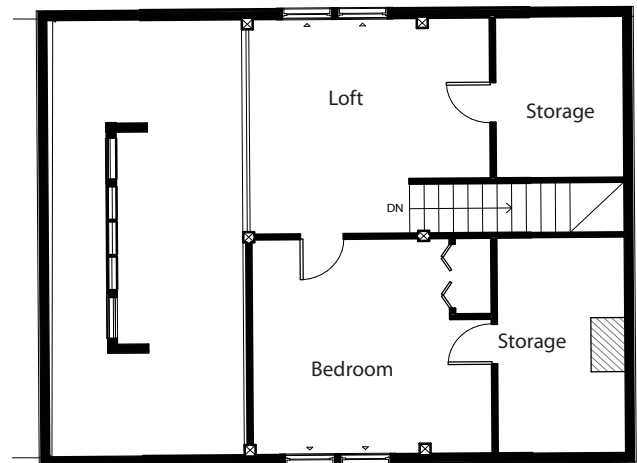

Featured Model Hennessey

Total Square Footage
Ranges from 1,352 to 2,112

Option	A	B	C
Total Sq. Ft.	1,352	1,568	2,112
First Floor	832	952	1,280
Second Floor	520	616	832

First Floor Plan

Second Floor Plan

Option Sizes Below, Custom Sizes Available

- Option A: Main 26'x32'
- Option B: Main 28'x34'
- Option C: Main 32'x40'