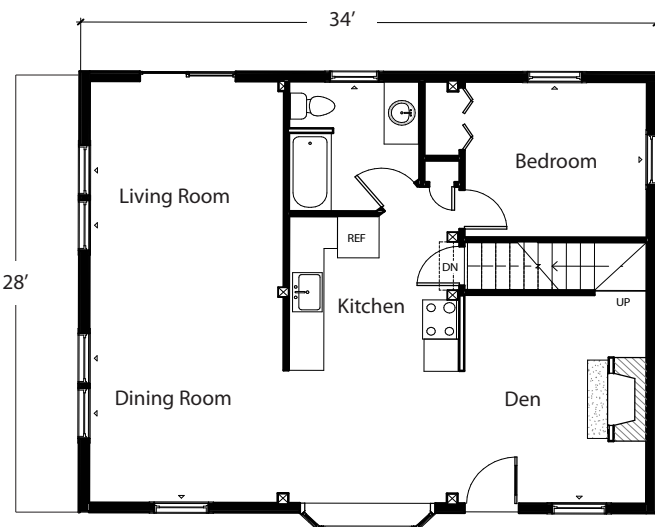

Featured Model Hennessey

Total Square Footage
Ranges from 1,352 to 2,112

Option	A	B	C
Total Sq. Ft.	1,352	1,568	2,112
First Floor	832	952	1,280
Second Floor	520	616	832

First Floor Plan

Second Floor Plan

Option Sizes Below, Custom Sizes Available

- Option A: Main 26'x32'
- Option B: Main 28'x34'
- Option C: Main 32'x40'