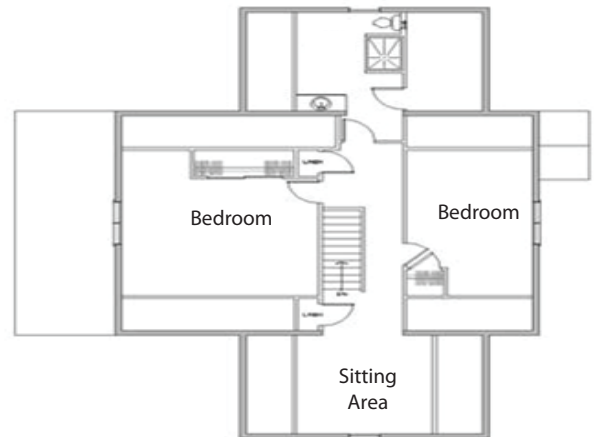

Featured Model Hanover

Total Square Footage
Ranges from 2,160 to 3248

Option	A	B	C
Total Sq. Ft.	2,160	2,728	3,248
First Floor	1,080	1,364	1,624
Second Floor	1,080	1,364	1,624
Decks	216	232	248
Porches			

First Floor Plan

Second Floor Plan

Option Sizes Below, Custom Sizes Available

Option A: Main: 24'x30', Wings 2-18'x10', Decks 8'x24', 4'x6' Porch Roof: 8'x24' & 4'6'

Option B: Main: 26'x34', Wings: 2-20'x12', Decks 8'x26', 4'x6' Porch Roof: 8'x26' & 4'x6'

Option C: Main: 28'x36', Wings: 2'-22'x14', Decks 8'x28', 4'x6' Porch Roof: 8'x28' & 4'x6'

37 Old Route 12 N, Westmoreland NH 03467 • 603-363-4606 or 603-759-9679 • www.log-homes-nh.com

Fax: 866-886-9538 E-Mail: sgiza@crocketthomes.net