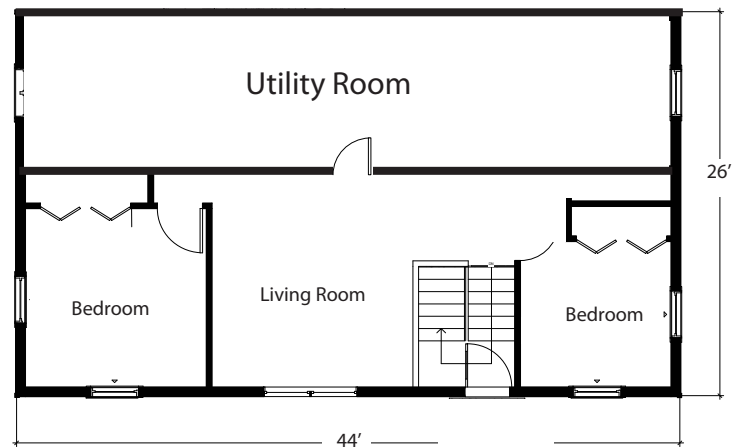

Featured Model

Habitat II

Total Square Footage
Ranges from 1,664 to 2,528

Option	A	B	C
Total Sq. Ft.	1,664	2,044	2,528
First Floor	1,144	1,400	1,728
Decks	144	168	192
Basement Living	520	644	800

First Floor Plan

Basement Plan

Option Sizes Below, Custom Sizes Available

Option A: Main 26'x44', Basement 13'x40', Deck 12'x12'

Option B: Main 28'x50' Basement 14'x50', Deck 12'x14'

Option C: Main 32'x54' Basement 16'x54', Deck 12'x16'