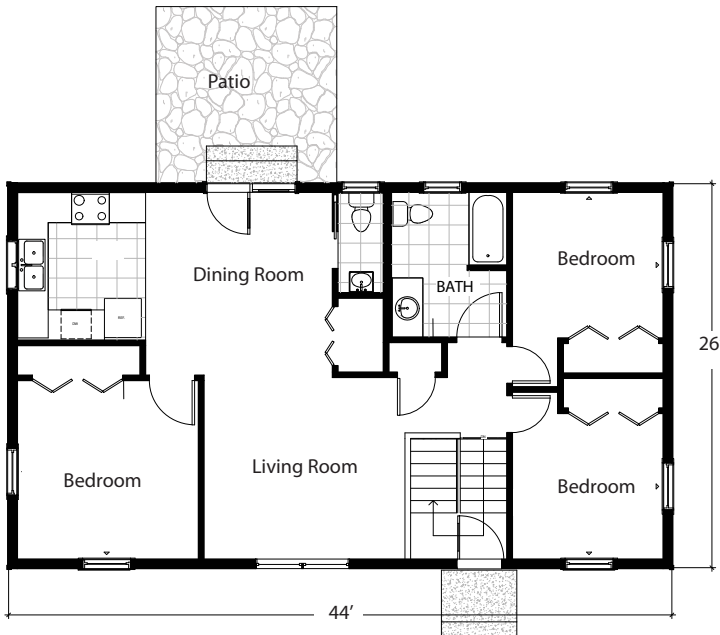

Featured Model

Habitat II

Total Square Footage
Ranges from 1,664 to 2,528

Option	A	B	C
Total Sq. Ft.	1,664	2,044	2,528
First Floor	1,144	1,400	1,728
Decks	144	168	192
Basement Living	520	644	800

First Floor Plan

Basement Plan

Option Sizes Below, Custom Sizes Available

Option A: Main 26'x44', Basement 13'x40', Deck 12'x12'

Option B: Main 28'x50' Basement 14'x50', Deck 12'x14'

Option C: Main 32'x54' Basement 16'x54', Deck 12'x16'