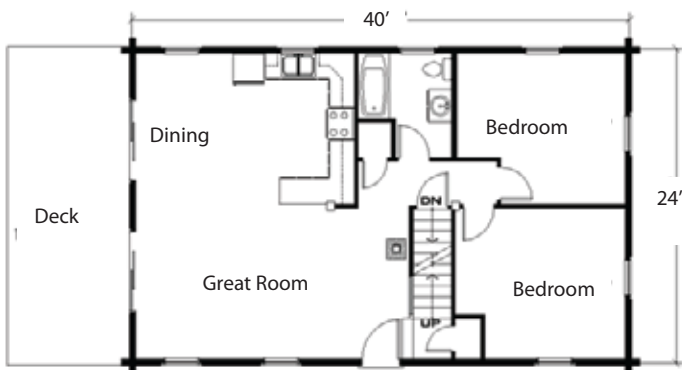

Featured Model Drummer Hill

Total Square Footage
Ranges from 1,608 to 2,352

Option	A	B	C
Total Sq. Ft.	1,608	1,924	2,352
First Floor	960	1,144	1,400
Second Floor	648	780	952
Decks	240	260	280
Porches			

First Floor Plan

Second Floor Plan

Option Sizes Below, Custom Sizes Available

Option A: Main: 24'x40', Deck: 10'x24'

Option B: Main: 26'x44', Deck 10'x26'

Option C: Main: 28'x50', Deck: 10'x28'

37 Old Route 12 N, Westmoreland NH 03467 • 603-363-4606 or 603-759-9679 • www.log-homes-nh.com