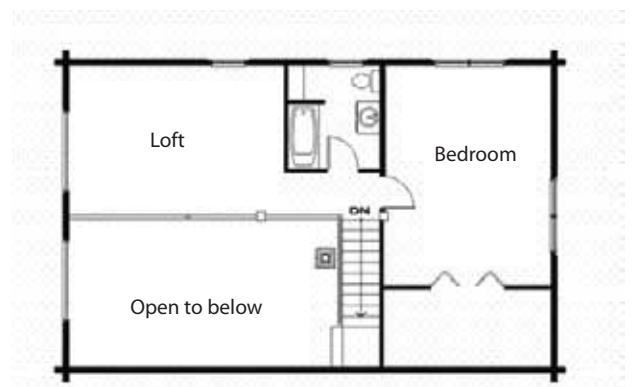

Featured Model Drummer Hill

Total Square Footage
Ranges from 1,608 to 2,352

Option	A	B	C
Total Sq. Ft.	1,608	1,924	2,352
First Floor	960	1,144	1,400
Second Floor	648	780	952
Decks	240	260	280
Porches			

First Floor Plan

Second Floor Plan

Option Sizes Below, Custom Sizes Available

Option A: Main: 24'x40', Deck: 10'x24'

Option B: Main: 26'x44', Deck 10'x26'

Option C: Main: 28'x50', Deck: 10'x28'

37 Old Route 12 N, Westmoreland NH 03467 • 603-363-4606 or 603-759-9679 • www.log-homes-nh.com