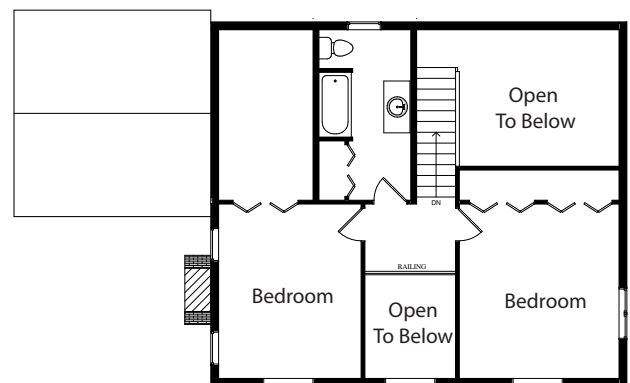

Featured Model Crowningshield

Total Square Footage
Ranges from 2,160 to 3,248

Option	A	B	C
Total Sq. Ft.	2,160	2,728	3,248
First Floor	1,080	1,364	1,624
Second Floor	1,080	1,364	1,624
Decks	216	232	248
Porches			

First Floor Plan

Second Floor Plan

Option Sizes Below, Custom Sizes Available

Option A: Main: 24'x30', Wings 2-18'x10', Decks 8'x24', 4'x6' Porch Roof: 8'x24' & 4'6'

Option B: Main: 26'x34', Wings: 2-20'x12', Decks 8'x26', 4'x6' Porch Roof: 8'x26' & 4'x6'

Option C: Main: 28'x36', Wings: 2'-22'x14', Decks 8'x28', 4'x6' Porch Roof: 8'x28' & 4'x6'

37 Old Route 12 N, Westmoreland NH 03467 • 603-363-4606 or 603-759-9679 • www.log-homes-nh.com

Fax: 866-886-9538 E-Mail: sgiza@crocketthomes.net