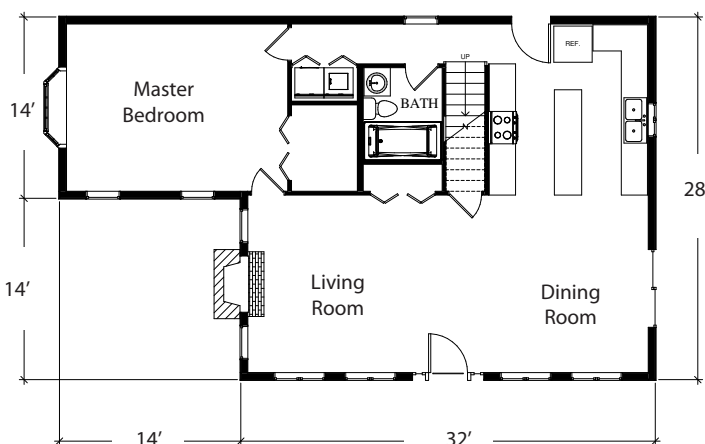

Featured Model Crowningshield

Total Square Footage
Ranges from 2,160 to 3,248

Option	A	B	C
Total Sq. Ft.	2,160	2,728	3,248
First Floor	1,080	1,364	1,624
Second Floor	1,080	1,364	1,624
Decks	216	232	248
Porches			

First Floor Plan

Second Floor Plan

Option Sizes Below, Custom Sizes Available

Option A: Main: 24'x30', Wings 2-18'x10', Decks 8'x24', 4'x6' Porch Roof: 8'x24' & 4'6'

Option B: Main: 26'x34', Wings: 2-20'x12', Decks 8'x26', 4'x6' Porch Roof: 8'x26' & 4'x6'

Option C: Main: 28'x36', Wings: 2'-22'x14', Decks 8'x28', 4'x6' Porch Roof: 8'x28' & 4'x6'

37 Old Route 12 N, Westmoreland NH 03467 • 603-363-4606 or 603-759-9679 • www.log-homes-nh.com

Fax: 866-886-9538 E-Mail: sgiza@crocketthomes.net