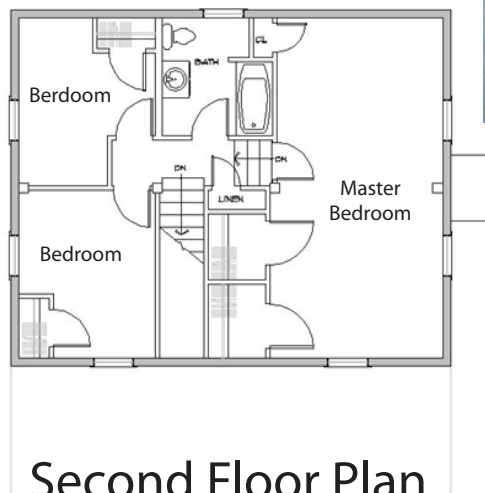

# Featured Model Colony

Total Square Footage  
Ranges from 1,440 to 2,240

Option	A	B	C
<b>Total Sq. Ft.</b>	<b>1,440</b>	<b>1,872</b>	<b>2,240</b>
First Floor	720	936	1,120
Second Floor	720	936	1,120
Decks	240	288	320
Porch Roof	240	288	320

First Floor Plan

Second Floor Plan

## Option Sizes Below, Custom Sizes Available

Option A: Main: 24'x30', Deck 8'x30', Porch Roof 8'x30

Option B: Main: 26'x36', Deck 8'x36', Porch Roof 8'x36'

Option C: Main: 28'x40', Deck 8'x40', Porch Roof 8'x40'