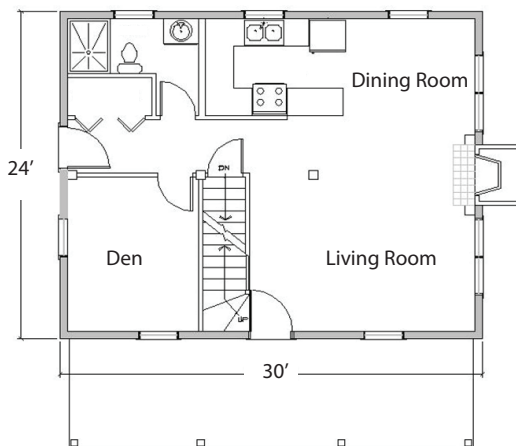

# Featured Model Colony

Total Square Footage  
Ranges from 1,440 to 2,240

Option	A	B	C
<b>Total Sq. Ft.</b>	<b>1,440</b>	<b>1,872</b>	<b>2,240</b>
First Floor	720	936	1,120
Second Floor	720	936	1,120
Decks	240	288	320
Porch Roof	240	288	320

First Floor Plan

Second Floor Plan

## Option Sizes Below, Custom Sizes Available

Option A: Main: 24'x30', Deck 8'x30', Porch Roof 8'x30

Option B: Main: 26'x36', Deck 8'x36', Porch Roof 8'x36'

Option C: Main: 28'x40', Deck 8'x40', Porch Roof 8'x40'