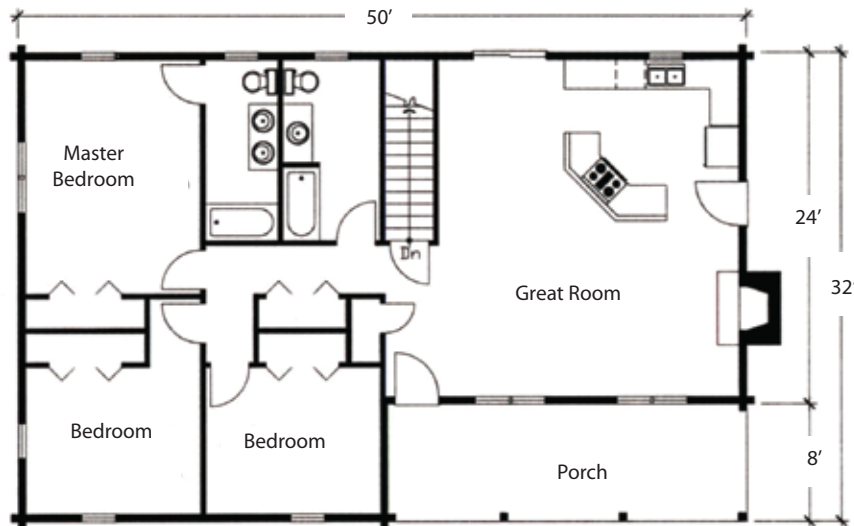

Featured Model Chesham

Total Square Footage
Ranges from 1,408 to 1,880

| Option | A | B | C |
|---------------|-------|-------|-------|
| Total Sq. Ft. | 1,408 | 1,608 | 1,880 |
| First Floor | 1,408 | 1,608 | 1,880 |
| Second Floor | | | |
| Decks | 192 | 192 | 280 |
| Porch Roof | 192 | 192 | 280 |

First Floor Plan

Option Sizes Below, Custom Sizes Available

Option A: Main 24'x50' W/ 8'x26' Ell, Deck 8'x24', Porch Roof 8'x24'

Option B: Main 28'x50' W/ 8'x26' Ell, Deck 8'x24', Porch Roof 8'x24'

Option C: Main 30'x54' W/ 10'x26' Ell, Deck 10'x28', Porch Roof 10'x28'