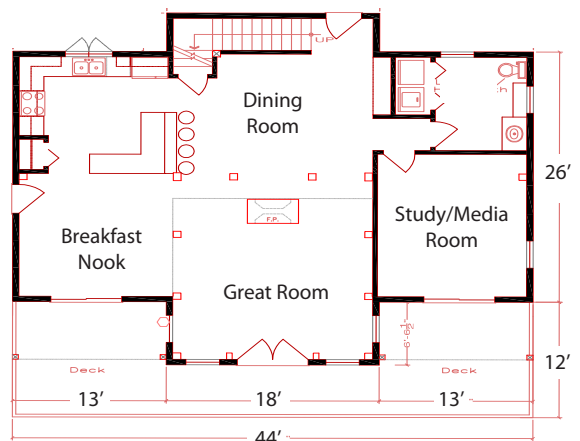

Featured Model Carly Craftsman

Total Square Footage
Ranges from 1,920 to 3,136

Option	A	B	C
Total Sq. Ft.	1,920	2,360	3,160
First Floor	1088	1,324	1,808
Second Floor	832	1,036	1,328
Decks	448	488	608

First Floor Plan

Second Floor Plan

Option Sizes Below, Custom Sizes Available

Option A: Main: 32'x16', Wings: 2-24'x12', Decks: 2-6'x12', 2-10'x12' & 1-4'x16'

Option B: Main: 36'x18, Wings 2-26'x13', Decks-2-6'x13', 2-10'x13' & 1-4'x18'

Option C: Main: 38'x24', Wings: 2-28'x16', Decks: 2-6'x16', 2-10'x16' & 1-4'x24'

37 Old Route 12 N, Westmoreland NH 03467 • 603-363-4606 or 603-759-9679 • www.log-homes-nh.com

Fax: 866-886-9538 E-Mail: sgiza@crocketthomes.net