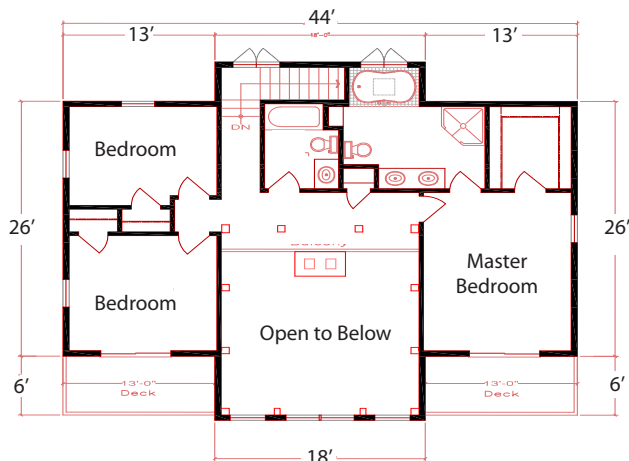

Featured Model Carly Craftsman

Total Square Footage
Ranges from 1,920 to 3,136

Option	A	B	C
Total Sq. Ft.	1,920	2,360	3,160
First Floor	1088	1,324	1,808
Second Floor	832	1,036	1,328
Decks	448	488	608

First Floor Plan

Second Floor Plan

Option Sizes Below, Custom Sizes Available

Option A: Main: 32'x16', Wings: 2-24'x12', Decks: 2-6'x12', 2-10'x12' & 1-4'x16'

Option B: Main: 36'x18, Wings 2-26'x13', Decks-2-6'x13', 2-10'x13' & 1-4'x18'

Option C: Main: 38'x24', Wings: 2-28'x16', Decks: 2-6'x16', 2-10'x16' & 1-4'x24'

37 Old Route 12 N, Westmoreland NH 03467 • 603-363-4606 or 603-759-9679 • www.log-homes-nh.com

Fax: 866-886-9538 E-Mail: sgiza@crocketthomes.net