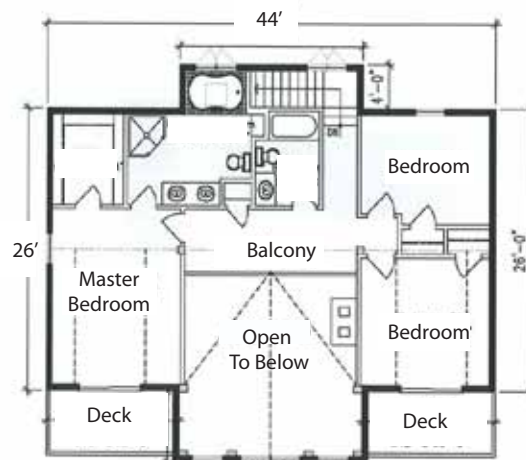

Featured Model Carly

Total Square Footage
Ranges from 1,920 to 3,136

Option	A	B	C
Total Sq. Ft.	1,920	2,360	3,136
First Floor	1088	1,324	1,808
Second Floor	832	1,036	1,328
Decks	448	488	608

First Floor Plan

Second Floor Plan

Option Sizes Below, Custom Sizes Available

Option A: Main: 32'x16', Wings: 2-24'x12', Decks:-2-6'x12', 2-10'x12' & 1-4'x16'

Option B: Main: 36'x18', Wings: 2-26'x13', Decks:-2-6'x13', 2-10'x13' & 1-4'x18'

Option C: Main: 38'x24', Wings: 2-28'x16', Decks:-2-6'x16', 2-10'x16' & 1-4'x24'

37 Old Route 12 N, Westmoreland NH 03467 • 603-363-4606 or 603-759-9679 • www.log-homes-nh.com

Fax: 866-886-9538 E-Mail: sgiza@crocketthomes.net