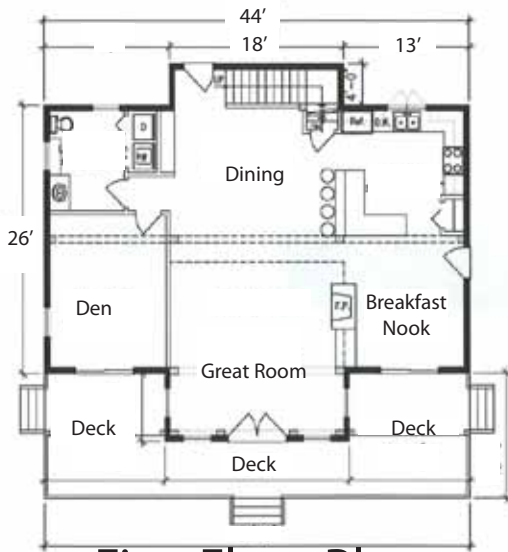

Featured Model Carly

Total Square Footage
Ranges from 1,920 to 3,136

Option	A	B	C
Total Sq. Ft.	1,920	2,360	3,136
First Floor	1088	1,324	1,808
Second Floor	832	1,036	1,328
Decks	448	488	608

First Floor Plan

Second Floor Plan

Option Sizes Below, Custom Sizes Available

Option A: Main: 32'x16', Wings: 2-24'x12', Decks:-2-6'x12', 2-10'x12' & 1-4'x16'

Option B: Main: 36'x18', Wings: 2-26'x13', Decks:-2-6'x13', 2-10'x13' & 1-4'x18'

Option C: Main: 38'x24', Wings: 2-28'x16', Decks:-2-6'x16', 2-10'x16' & 1-4'x24'

37 Old Route 12 N, Westmoreland NH 03467 • 603-363-4606 or 603-759-9679 • www.log-homes-nh.com

Fax: 866-886-9538 E-Mail: sgiza@crocketthomes.net