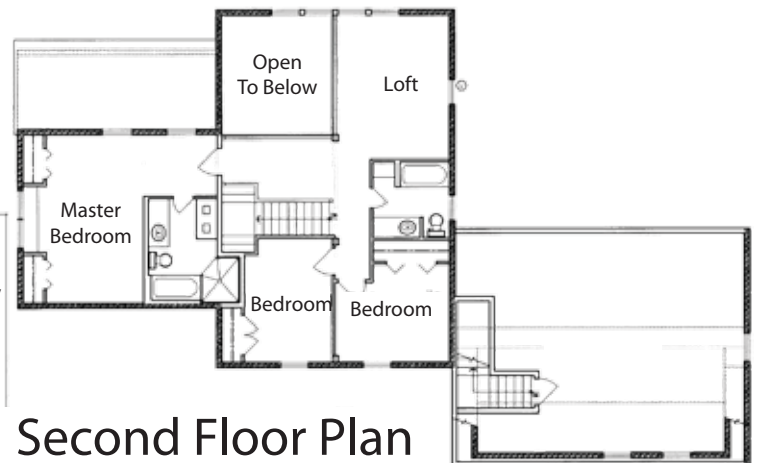

Featured Model Agamenticus

Total Square Footage
Ranges from 1,592 to 3,200

Option	A	B	C
Total Sq. Ft.	1,592	2,112	3,200
First Floor	840	1,128	1,712
Second Floor	752	984	1,488
Decks	252	400	464
Porches	112	160	192
Garage	576	1,440	1,440

First Floor Plan

Second Floor Plan

Option Sizes Below, Custom Sizes Available

Option A: Main: 28'x22', Wing: 16'x14', Deck: 6'x14' & 6'x28', Porch: 8'x14', Garage: 24'x24' (one story)

Option B: Main: 32'x24', Wing: 20'x18', Deck: 8'x20' & 8'x30', Porch: 8'x30', Garage: 24'x30' (two story)

Option C: Main: 44'x28', Wing: 24'x20', Deck: 8'x24' & 8'x34', Porch: 8'x14', Garage: 24'x30' (two story)

37 Old Route 12 N, Westmoreland NH 03467 • 603-363-4606 or 603-759-9679 • www.log-homes-nh.com

Fax: 866-886-9538 E-Mail: sgiza@crocketthomes.net