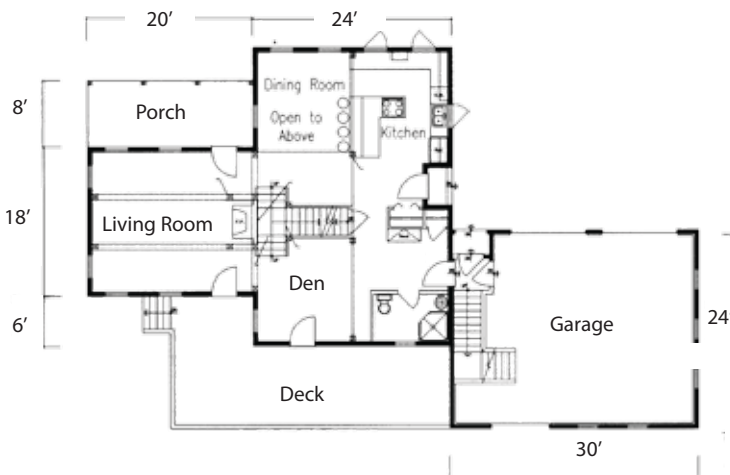

Featured Model Agamenticus

Total Square Footage
Ranges from 1,592 to 3,200

Option	A	B	C
Total Sq. Ft.	1,592	2,112	3,200
First Floor	840	1,128	1,712
Second Floor	752	984	1,488
Decks	252	400	464
Porches	112	160	192
Garage	576	1,440	1,440

First Floor Plan

Second Floor Plan

Option Sizes Below, Custom Sizes Available

Option A: Main: 28'x22', Wing: 16'x14', Deck: 6'x14' & 6'x28', Porch: 8'x14', Garage: 24'x24' (one story)

Option B: Main: 32'x24', Wing: 20'x18', Deck: 8'x20' & 8'x30', Porch: 8'x30', Garage: 24'x30' (two story)

Option C: Main: 44'x28', Wing: 24'x20', Deck: 8'x24' & 8'x34', Porch: 8'x14', Garage: 24'x30' (two story)

37 Old Route 12 N, Westmoreland NH 03467 • 603-363-4606 or 603-759-9679 • www.log-homes-nh.com

Fax: 866-886-9538 E-Mail: sgiza@crocketthomes.net