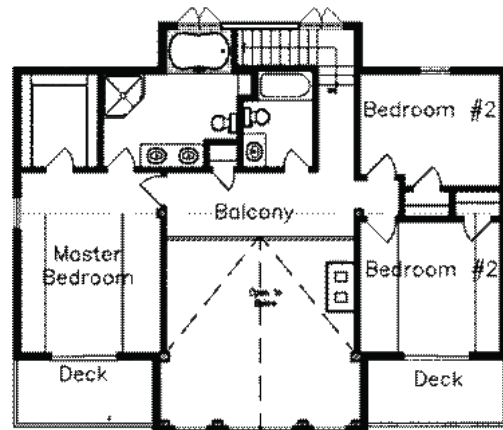

Featured Model Carly

Total Square Footage
Ranges from 1,920 to 3,136

Option	A	B	C
Total Sq. Ft.	1,920	2,360	3,136
First Floor	1088	1,324	1,808
Second Floor	832	1,036	1,328
Decks	448	488	608
Porches			

Option Sizes Below, Custom Sizes Available

Option A: Main: 32'x16', Wings: 2-24'x12', Decks:-2-6'x12', 2-10'x12' & 1-4'x16'

Option B: Main: 36'x18', Wings: 2-26'x13', Decks:-2-6'x13', 2-10'x13' & 1-4'x18'

Option C: Main: 38'x24', Wings: 2-28'x16', Decks:-2-6'x16', 2-10'x16' & 1-4'x24'