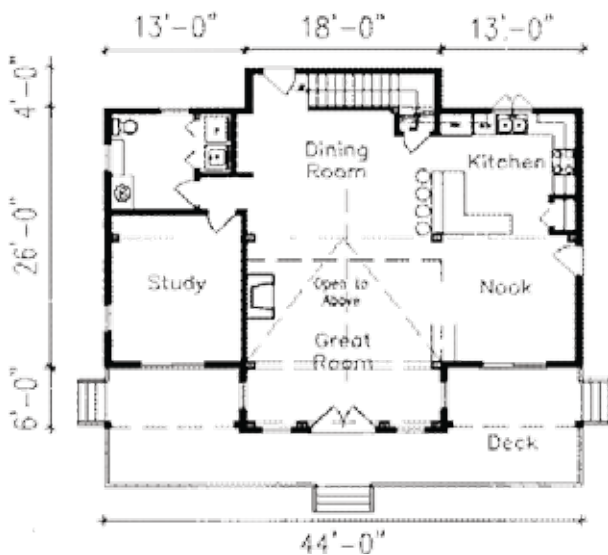

Featured Model Carly

Total Square Footage
Ranges from 1,920 to 3,136

Option	A	B	C
Total Sq. Ft.	1,920	2,360	3,136
First Floor	1088	1,324	1,808
Second Floor	832	1,036	1,328
Decks	448	488	608
Porches			

Option Sizes Below, Custom Sizes Available

Option A: Main: 32'x16', Wings: 2-24'x12', Decks:-2-6'x12', 2-10'x12' & 1-4'x16'

Option B: Main: 36'x18', Wings: 2-26'x13', Decks:-2-6'x13', 2-10'x13' & 1-4'x18'

Option C: Main: 38'x24', Wings: 2-28'x16', Decks:-2-6'x16', 2-10'x16' & 1-4'x24'