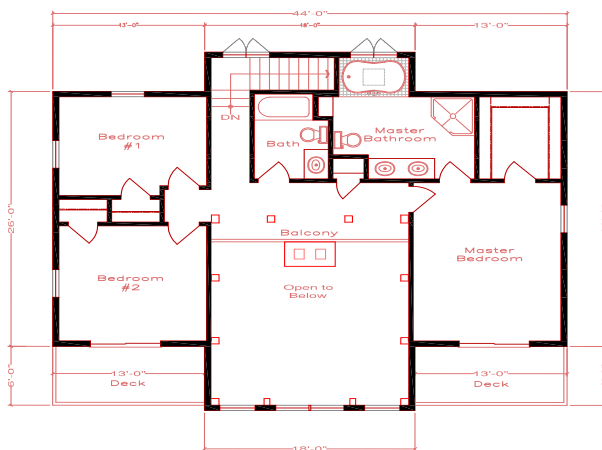

# Featured Model Carly Craftsman

Total Square Footage  
Ranges from 1,920 to 3,136

Option	A	B	C
Total Sq. Ft.	1,920	2,360	3,160
First Floor	1088	1,324	1,808
Second Floor	832	1,036	1,328
Decks	448	488	608
Porches			

## Option Sizes Below, Custom Sizes Available

Option A: Main: 32'x16', Wings: 2-24'x12', Decks: 2-6'x12', 2-10'x12' & 1-4'x16'

Option B: Main: 36'x18, Wings 2-26'x13', Decks-2-6'x13', 2-10'x13' & 1-4'x18'

Option C: Main: 38'x24', Wings: 2-28'x16', Decks: 2-6'x16', 2-10'x16' & 1-4'x24'