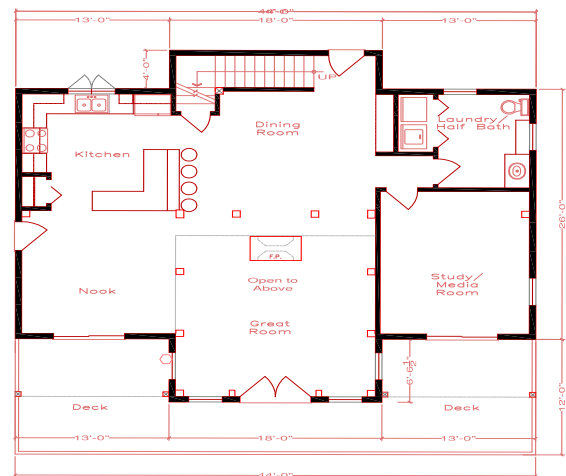

# Featured Model Carly Craftsman

Total Square Footage  
Ranges from 1,920 to 3,136

Option	A	B	C
Total Sq. Ft.	1,920	2,360	3,160
First Floor	1088	1,324	1,808
Second Floor	832	1,036	1,328
Decks	448	488	608
Porches			

## Option Sizes Below, Custom Sizes Available

Option A: Main: 32'x16', Wings: 2-24'x12', Decks: 2-6'x12', 2-10'x12' & 1-4'x16'

Option B: Main: 36'x18, Wings 2-26'x13', Decks-2-6'x13', 2-10'x13' & 1-4'x18'

Option C: Main: 38'x24', Wings: 2-28'x16', Decks: 2-6'x16', 2-10'x16' & 1-4'x24'