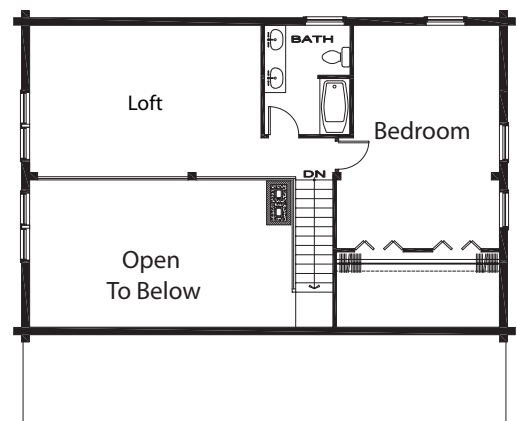

Second Floor Plan

Visit Us Online www.crocketthomes.net

37 Old Route 12 North, Westmoreland NH, 03467

(603) 363-4606 or (603) 759-9679

sgiza@crockettthomes.net