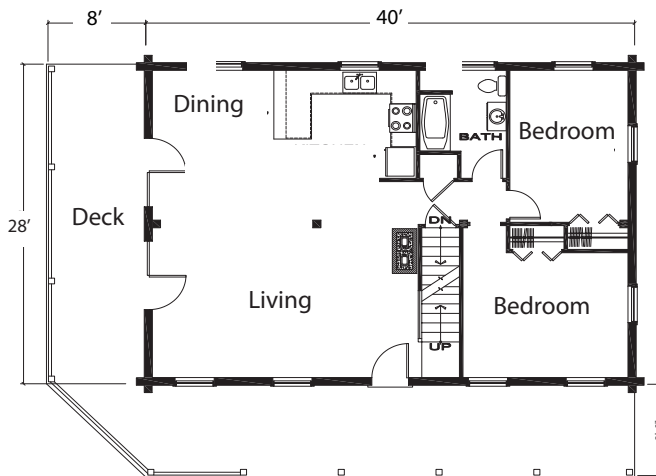

Open House Barnstead

Date: April 25

Time: 1-3 PM

Model: Barnstead

SIP Log Home

Directions

71 Gray Rd, Barnstead, NH
(603)-509-2991

From Epsom Circle Take Rt 28N
Right onto RT 126,
Right onto Gray Rd